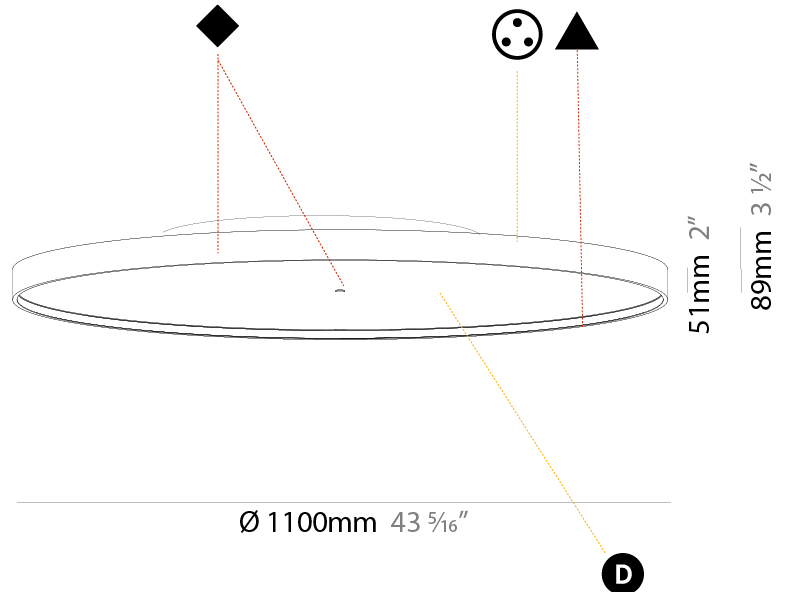

GENERAL

Series: Sign Diva
Subseries: Sign Diva Korona
Partner: Prolicht
Division: Architectural
Installation: Surface
Product Type: Ceiling Surface
Mounting Location: Ceiling
Light Distribution: Direct / Indirect

PHYSICAL

Shape: Round
Diameter (mm): 1100
Diameter (in): 43 ⁵/₁₆
Height (mm): 89
Height (in): 3 ¹/₂
Weight (kg): 18.901
Weight (lbs): 41.67
Diffuser: Direct - PMMA - Opal/Micro-Prism/Sparkling Secret/Vintage Industrial / Indirect - White/Yellow/Orange/Red/Blue/Green
Fixture Finish: SSR / BKV / CWI / CRY / HAB / UFT / ITA / RUA / FTG / MYG / LOD / PUS / FRO / FUP / KIA / POP / BLS / SPG / MEY / GOH / CHC / COM / ABZ / JAG / OBR / MOS / ROR
Fixture Material: PMMA / Extruded Aluminum / Steel

ELECTRICAL

Lamp Type: LED (Zhaga Standard)
Input Wattage (W): 169.4
Total Output Wattage (W): 134
Dimming: Tri-Mode (Non-Dimming and Phase Dimming (120Vac only) and 0-10V Dimming)
Driver Included: Yes
Driver Location: Integrated
Driver Type: Constant Current - Universal
Driver Class: Class 2
Input Voltage (V): 120 - 277
Constant Current (MA): 600

LED

Color Temperature (°K): 3000 / 3500 / 4000
Max. Delivered Lumen (lm): 19520 / 19933 / 20340
CRI: >90 CRI
Lamp Life (hrs): 50000

OPTICAL

RATINGS AND CERTIFICATIONS

Certified By: Certified for North American Standards
IP rating: IP20

PROJECT
TYPE
SPECIFIER
QUANTITY
DATE