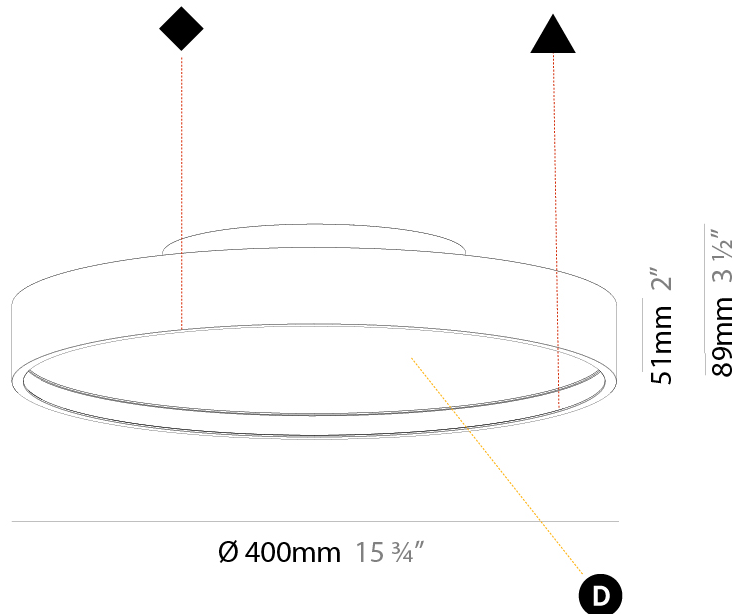

GENERAL

Series: Sign Diva
Subseries: Sign Diva Korona
Partner: Prolicht
Division: Architectural
Installation: Surface
Product Type: Ceiling Surface
Mounting Location: Ceiling
Light Distribution: Direct

PHYSICAL

Shape: Round
Diameter (mm): 400
Diameter (in): 15 3/4
Height (mm): 89
Height (in): 3 1/2
Weight (kg): 2.636
Weight (lbs): 5.811
Diffuser: [PMMA - Opal/Micro-Prism/Sparkling Secret/Vintage Industrial](#)
Fixture Finish: [SSR / BKV / CWI / CRY / HAB / UFT / ITA / RUA / FTG / MYG / LOD / PUS / FRO / FUP / KIA / POP / BLS / SPG / MEY / GOH / CHC / COM / ABZ / JAG / OBR / MOS / ROR](#)
Fixture Material: [PMMA / Extruded Aluminum / Steel](#)

ELECTRICAL

Lamp Type: LED (Zhaga Standard)
Input Wattage (W): 19.8
Total Output Wattage (W): 16
Dimming: [Tri-Mode (Non-Dimming and Phase Dimming (120Vac only) and 0-10V Dimming)](#)
Driver Included: Yes
Driver Location: Integrated
Driver Type: Constant Current - Universal
Driver Class: Class 2
Input Voltage (V): 120 - 277
Constant Current (MA): 500

LED

Color Temperature (°K): [3000 / 3500 / 4000](#)
Max. Delivered Lumen (lm): 2260 / 2293 / 2340
CRI: >90 CRI
Lamp Life (hrs): 50000

OPTICAL

RATINGS AND CERTIFICATIONS

Certified By: Certified for North American Standards
IP rating: IP20