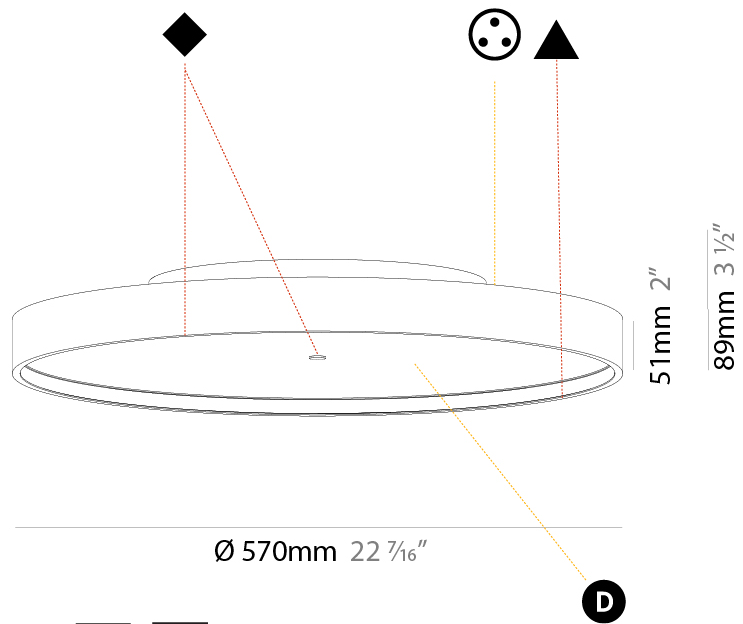

GENERAL

Series: Sign Diva
Subseries: Sign Diva Korona
Partner: Prolicht
Division: Architectural
Installation: Surface
Product Type: Ceiling Surface
Mounting Location: Ceiling
Light Distribution: Direct / Indirect

PHYSICAL

Shape: Round
Diameter (mm): 570
Diameter (in): 22 7/16
Height (mm): 89
Height (in): 3 1/2
Weight (kg): 7.4
Weight (lbs): 16.314
Diffuser: Direct - PMMA - Opal/Micro-Prism/Sparkling Secret/Vintage Industrial / Indirect - White/Yellow/Orange/Red/Blue/Green
Fixture Finish: SSR / BKV / CWI / CRY / HAB / UFT / ITA / RUA / FTG / MYG / LOD / PUS / FRO / FUP / KIA / POP / BLS / SPG / MEY / GOH / CHC / COM / ABZ / JAG / OBR / MOS / ROR
Fixture Material: PMMA / Extruded Aluminum / Steel

ELECTRICAL

Lamp Type: LED (Zhaga Standard)
Input Wattage (W): 58.3
Total Output Wattage (W): 53
Dimming: Tri-Mode (Non-Dimming and Phase Dimming (120Vac only) and 0-10V Dimming)
Driver Included: Yes
Driver Location: Integrated
Driver Type: Constant Current - Universal
Driver Class: Class 2
Input Voltage (V): 120 - 277
Constant Current (MA): 350

LED

Color Temperature (°K): 3000 / 3500 / 4000
Max. Delivered Lumen (lm): 6170 / 6292 / 6420
CRI: >90 CRI
Lamp Life (hrs): 50000

OPTICAL

RATINGS AND CERTIFICATIONS

Certified By: Certified for North American Standards
IP rating: IP20

PROJECT
TYPE
SPECIFIER
QUANTITY
DATE