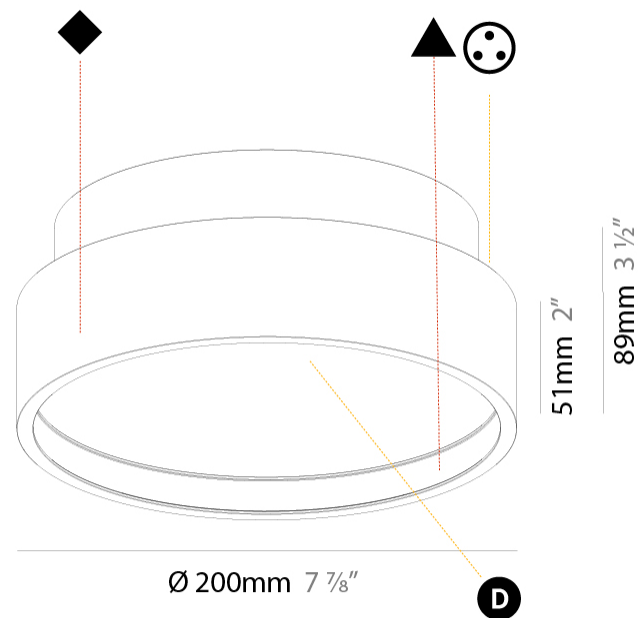

GENERAL

Series: Sign Diva
Subseries: Sign Diva Korona
Partner: Prolicht
Division: Architectural
Installation: Surface
Product Type: Ceiling Surface
Mounting Location: Ceiling
Light Distribution: Direct / Indirect

PHYSICAL

Shape: Round
Diameter (mm): 200
Diameter (in): 7 7/8
Height (mm): 89
Height (in): 3 1/2
Weight (kg): 1.261
Weight (lbs): 2.78

Diffuser: [Direct - PMMA - Opal/Micro-Prism/Sparkling Secret/Vintage Industrial / Indirect - White/Yellow/Orange/Red/Blue/Green](#)

Fixture Finish: [SSR / BKV / CWI / CRY / HAB / UFT / ITA / RUA / FTG / MYG / LOD / PUS / FRO / FUP / KIA / POP / BLS / SPG / MEY / GOH / CHC / COM / ABZ / JAG / OBR / MOS / ROR](#)

Fixture Material: [PMMA / Extruded Aluminum / Steel](#)

ELECTRICAL

Lamp Type: LED (Zhaga Standard)
Input Wattage (W): 12.1
Total Output Wattage (W): 11
Dimming: Tri-Mode (Non-Dimming and Phase Dimming (120Vac only) and 0-10V Dimming)
Driver Included: Yes
Driver Location: Integrated
Driver Type: Constant Current - Universal
Driver Class: Class 2
Input Voltage (V): 120 - 277
Constant Current (MA): 350

LED

Color Temperature (°K): 3000 / 3500 / 4000
Max. Delivered Lumen (lm): 1100 / 1117 / 1140
CRI: >90 CRI
Lamp Life (hrs): 50000

OPTICAL

RATINGS AND CERTIFICATIONS

Certified By: Certified for North American Standards
IP rating: IP20

PROJECT
TYPE
SPECIFIER
QUANTITY
DATE