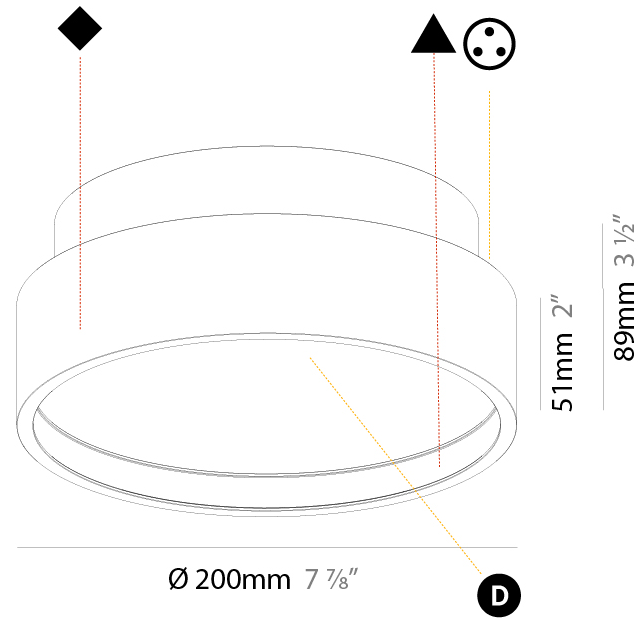

PROJECT	_____
TYPE	_____
SPECIFIER	_____
QUANTITY	_____
DATE	_____

SIGN DIVA KORONA SURFACE

A3D095- : A3D095-DP-30K-02-19-01-01

base number

1. To build a product code in our configurator select the specify button on the base model # product page
2. To build a manual product code on this datasheet choose from the options listed below in blue font and add the suffix to the base model #

GENERAL

Series: Sign Diva
Subseries: Sign Diva Korona
Partner: Prolicht
Division: Architectural
Installation: Surface
Product Type: Ceiling Surface
Mounting Location: Ceiling
Light Distribution: Direct

PHYSICAL

Shape: Round
Diameter (mm): 200
Diameter (in): 7 7/8
Height (mm): 89
Height (in): 3 1/2
Weight (kg): 1.261
Weight (lbs): 2.78
Fixture Material: PMMA / Extruded Aluminum / Steel

ELECTRICAL

Lamp Type: LED (Zhaga Standard)
Input Wattage (W): 12.1
Total Output Wattage (W): 11
Dimming: Phase Dimming (120Vac Only)
Driver Included: Yes
Driver Location: Integrated
Driver Type: Constant Current - Universal
Driver Class: Class 2
Input Voltage (V): 120
Constant Current (MA): 350

LED

Color Temperature (°K): 3000
Max. Delivered Lumen (lm): 1100
CRI: >90 CRI
Lamp Life (hrs): 50000

OPTICAL

RATINGS AND CERTIFICATIONS

Certified By: Certified for North American Standards
IP rating: IP20