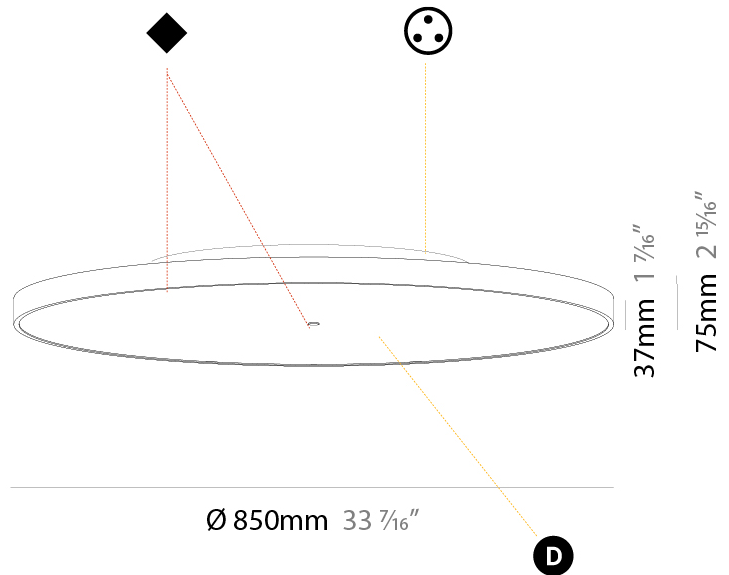

GENERAL

Series: Sign Diva
Subseries: Sign Diva Korona
Partner: Prolicht
Division: Architectural
Installation: Surface
Product Type: Ceiling Surface
Mounting Location: Ceiling
Light Distribution: Direct / Indirect

PHYSICAL

Shape: Round
Diameter (mm): 850
Diameter (in): 33 7/16
Height (mm): 89
Height (in): 3 1/2
Weight (kg): 13.283
Weight (lbs): 29.284
Diffuser: Direct - PMMA - Opal/Micro-Prism/Sparkling Secret/Vintage Industrial / Indirect - White/Yellow/Orange/Red/Blue/Green
Fixture Finish: SSR / BKV / CWI / CRY / HAB / UFT / ITA / RUA / FTG / MYG / LOD / PUS / FRO / FUP / KIA / POP / BLS / SPG / MEY / GOH / CHC / COM / ABZ / JAG / OBR / MOS / ROR
Fixture Material: PMMA / Extruded Aluminum / Steel

ELECTRICAL

Lamp Type: LED (Zhaga Standard)
Input Wattage (W): 96.8
Total Output Wattage (W): 76.8
Dimming: Tri-Mode (Non-Dimming and Phase Dimming (120Vac only) and 0-10V Dimming)
Driver Included: Yes
Driver Location: Integrated
Driver Type: Constant Current - Universal
Driver Class: Class 2
Input Voltage (V): 120 - 277
Constant Current (MA): 600

LED

Color Temperature (°K): 3000 / 3500 / 4000
Max. Delivered Lumen (lm): 11160 / 11388 / 11620
CRI: >90 CRI
Lamp Life (hrs): 50000

OPTICAL

RATINGS AND CERTIFICATIONS

Certified By: Certified for North American Standards
IP rating: IP20

PROJECT
TYPE
SPECIFIER
QUANTITY
DATE